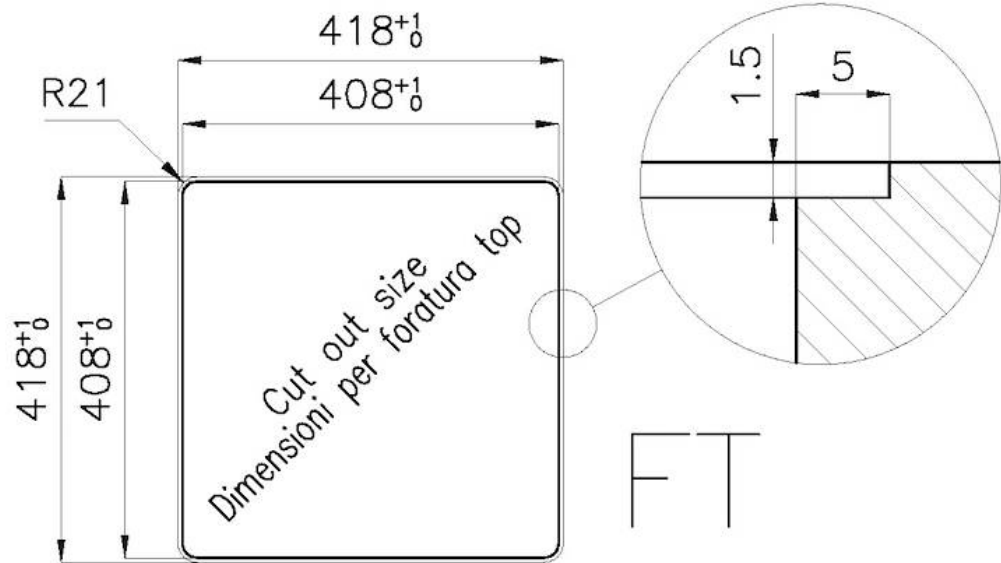

Base 45 cm

Width 41.6 cm

Dimensions 416x416 mm

Bowl dimension 400x400mm

Built-in hole [View technical data sheet](#)

Standard fittings Fixing hooks, gasket, drain, overflow and siphon, boxed packing

Mixer holes No standard holes

Small radius Bowls with squared shapes with a modern design and an increased capacity, for a minimal aesthetics connected with an extreme practicity.

TECHNICAL DATA

*bordo sottile di soli 8mm
*Thin edge of only 8 mm