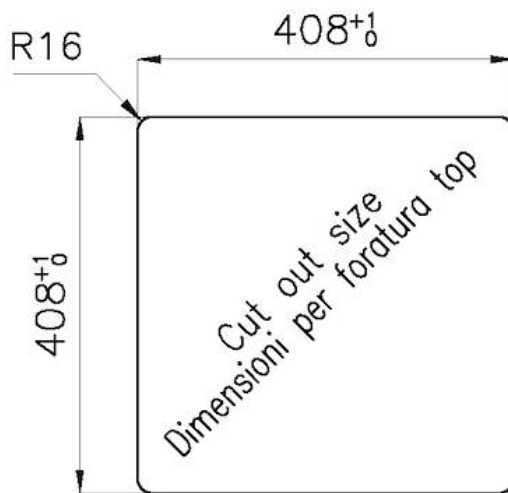

Base 45 cm

Width 41.6 cm

Dimensions 416x416 mm

Bowl dimension 400x400mm

Built-in hole [View technical data sheet](#)

Standard fittings Fixing hooks, gasket, drain, overflow and siphon, boxed packing

Mixer holes No standard holes

Small radius Bowls with squared shapes with a modern design and an increased capacity, for a minimal aesthetics connected with an extreme practicity.

TECHNICAL DATA

*bordo sottile di soli 8mm
*Thin edge of only 8 mm

FT

intaglio per il troppo-pieno
solo con top > 15 mm

recess for housing the over-flow
only for top > 15 mm

SPT

GALLERY

OPTIONAL ACCESSORIES

Cestello inox
8612 000

Glass chopping board
8631 300