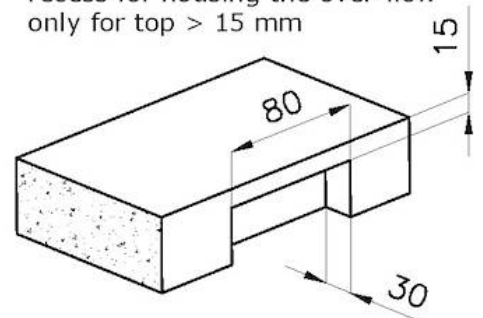

FT

intaglio per il troppo-pieno
solo con top > 15 mm

recess for housing the over-flow
only for top > 15 mm

SPT

GALLERY