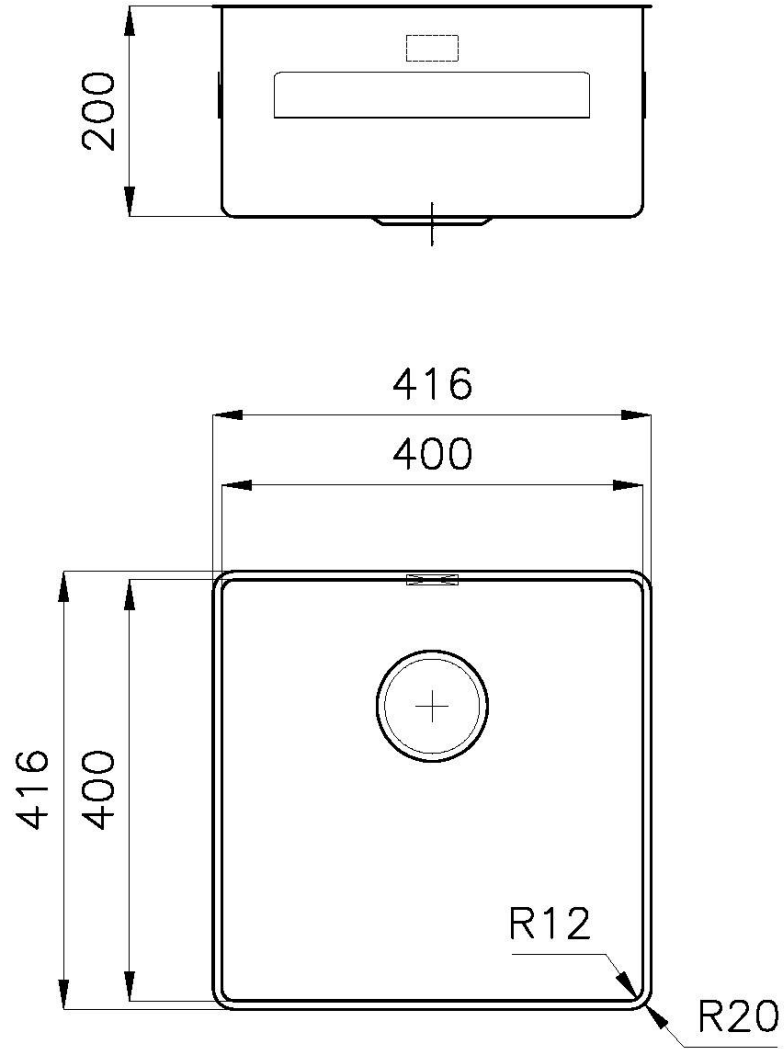

Base 45 cm

Width 41.6 cm

Dimensions 416x416 mm

Bowl dimension 400x400mm

Built-in hole [View technical data sheet](#)

Standard fittings Fixing hooks, gasket, drain, overflow and siphon, boxed packing

Mixer holes No standard holes

Drainer No

Waste fitting 3,5" drain

Number of bowls 1 bowl

FEATURES

Basket 3,5" waste fitting The drain is equipped with a large 3.5" drain, with the practical basket cap that prevents the discharge of solid parts.

Deep bowls This bowls reach an important depth, over 20 cm, thanks to the advanced production technology, that can be offer great capiciency and practicity in all the washing operations.

High thickness 1mm thick steel. A significant thickness, which guarantees the maximum sturdiness and durability.

Small radius Bowls with squared shapes with a modern design and an increased capacity, for a minimal aesthetics connected with an extreme practicity.

TECHNICAL DATA

*bordo sottile di soli 8mm
*Thin edge of only 8 mm